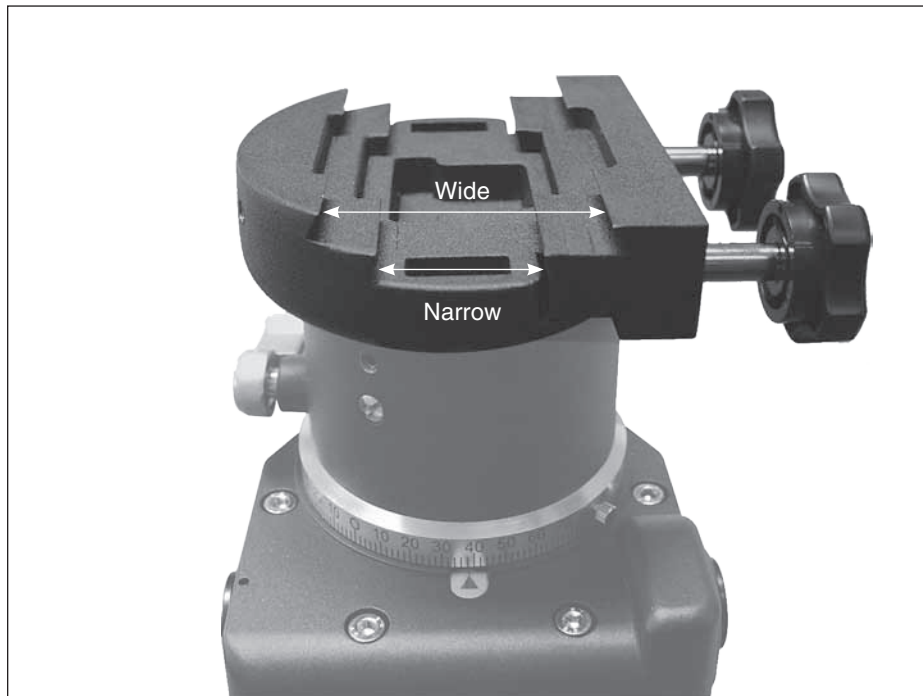

Addendum to Instruction Manual (IN 297) for #24338 Atlas EQ-G Equatorial Mount

New Dual-Width Dovetail Mounting Saddle

Orion Atlas EQ-G equatorial mounts now come equipped with a dual-width dovetail mounting saddle. This upgraded saddle replaces the single-width (narrow) saddle that was installed on earlier models. The dual-width saddle is more versatile, designed to accommodate both narrow (Vixen style) and wide (Losmandy style) dovetail mounting plates.

The instruction manual included with your Atlas EQ-G shows the previous version of the mounting saddle, which had a narrow dovetail slot (only). So keep in mind that the upgraded saddle installed on your mount differs slightly in appearance and functional versatility from that pictured in the manual.